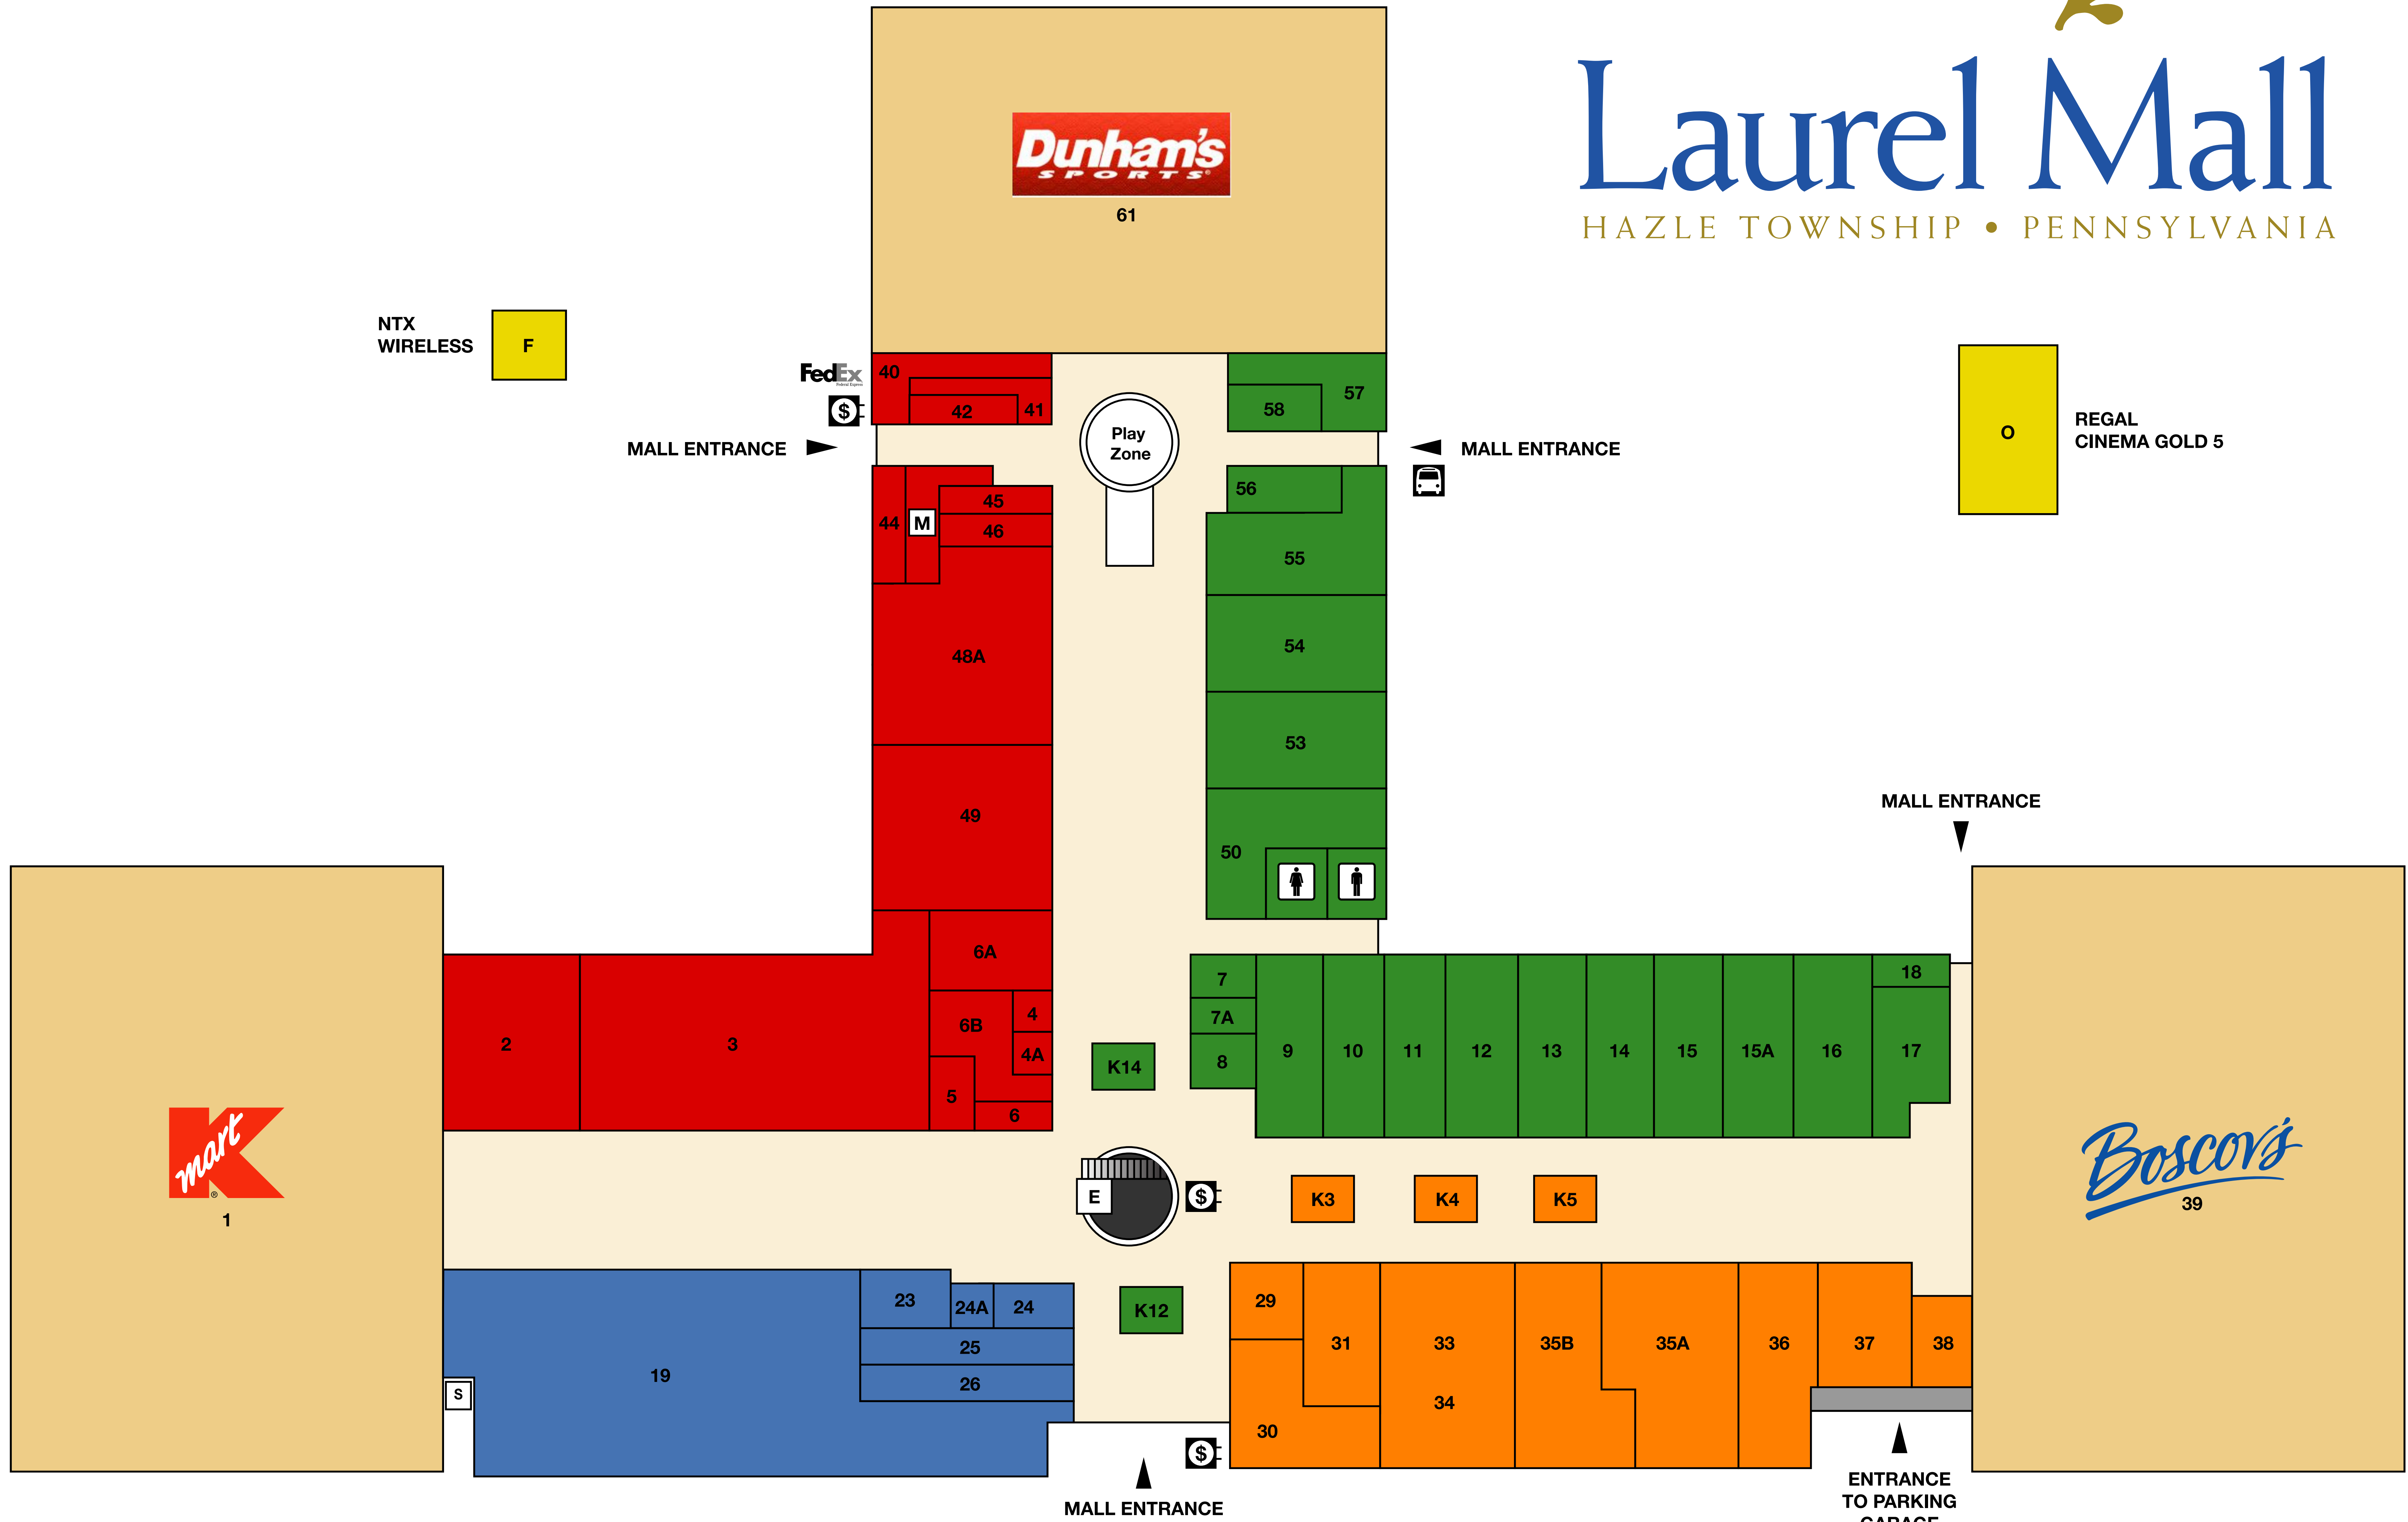

Laurel Mall

HAZLE TOWNSHIP • PENNSYLVANIA

NTX WIRELESS
F

REGAL CINEMA GOLD 5
O

1
Kmart

39
Boscov's

- A ALDI
- A1.A DOLLAR TREE
- A1 AVAILABLE
- A2 AVAILABLE
- B GALLERY OF SOUND
- C FIVE STAR CHINESE RESTAURANT

- D MCDONALD'S
- N TACO BELL

LEGEND

- ATM
- BUS STOP
- RESTROOMS
- ELEVATOR
- MANAGEMENT OFFICE
- FEDERAL EXPRESS DROP BOX

E BB&T BANK

H